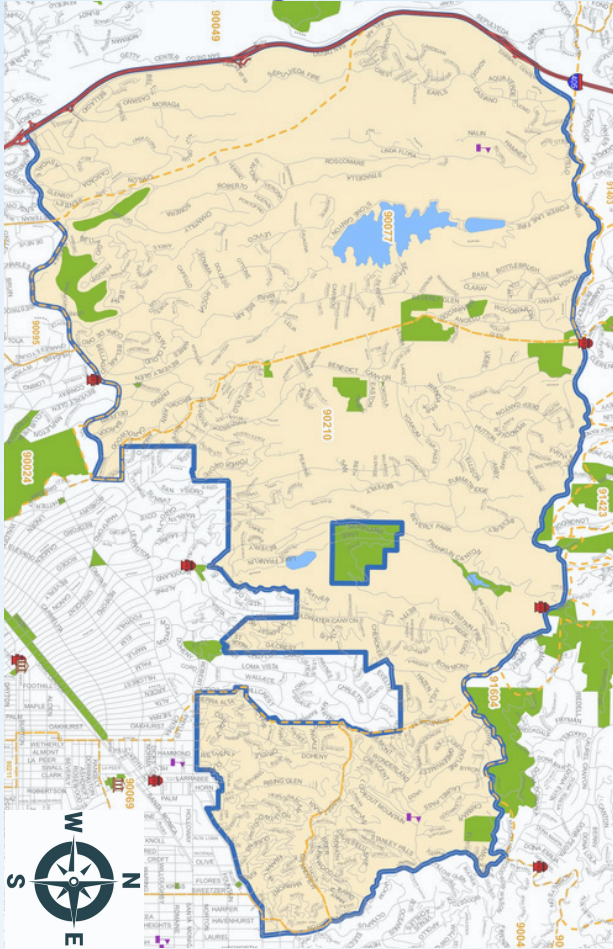

We're your Neighborhood Council if you live here

Find your Neighborhood Council here:
<https://empowerla.org/city-map/>

We represent the following Stakeholder Groups & Residential Districts

- Bel Air
- Bel Air Crest
- Bel Air Glen
- Bel Air Hills
- Bel Air Ridge
- Benedict Canyon
- Beverly Glen
- Casiano Estates
- Doheny Sunset Plaza
- Franklin-Coldwater
- Holmby Hills
- Laurel Canyon
- North of Sunset

YOUR VOICE IN THE CITY

GET INVOLVED

About BABCNC

LA's Neighborhood Council system was established 1999 to better connect LA's diverse communities to City Hall. Neighborhood Council board members are elected residents from your neighborhood.