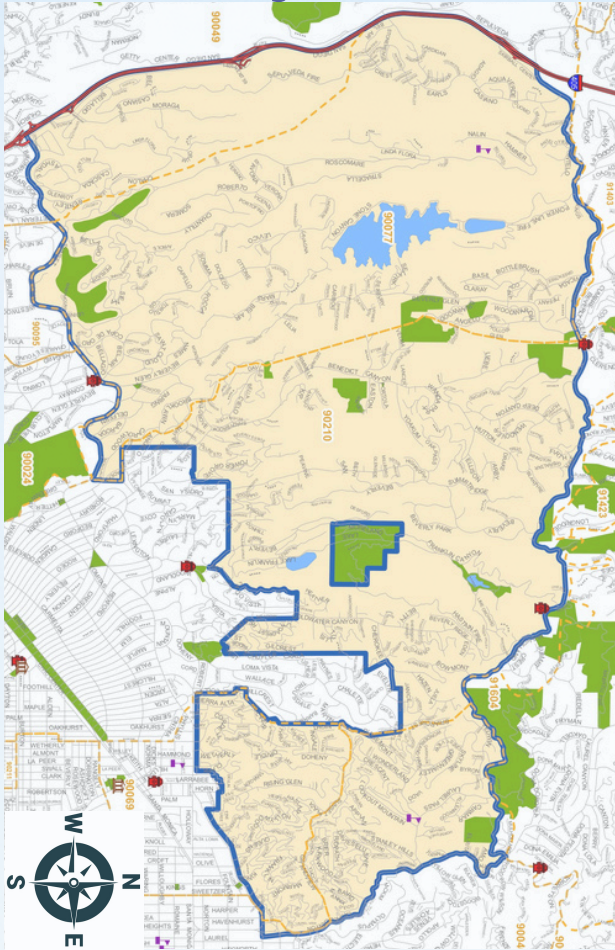

We're your Neighborhood Council if you live here

Find your Neighborhood Council here:
<https://empowerla.org/city-map/>

www.babcnc.org

Bel Air-Beverly Crest
Neighborhood Council
PO Box 252007,
Los Angeles, CA 90025

WELCOME TO THE NEIGHBORHOOD

What We Do

- Review construction projects seeking discretionary permits as well as land use ordinances.
- Protect our native flora and wildlife.
- Help constituents and communities prepare for disasters.
- Review traffic problems and solutions.
- Provide input regarding city ordinances impacting our neighborhood ..and much more

We Represent

- Bel Air
- Bel Air Crest
- Bel Air Glen
- Bel Air Hills
- Bel Air Ridge
- Benedict Canyon
- Beverly Glen
- Casiano Estates
- Doheny Sunset Plaza
- Franklin-Coldwater
- Holmby Hills
- Laurel Canyon
- North of Sunset