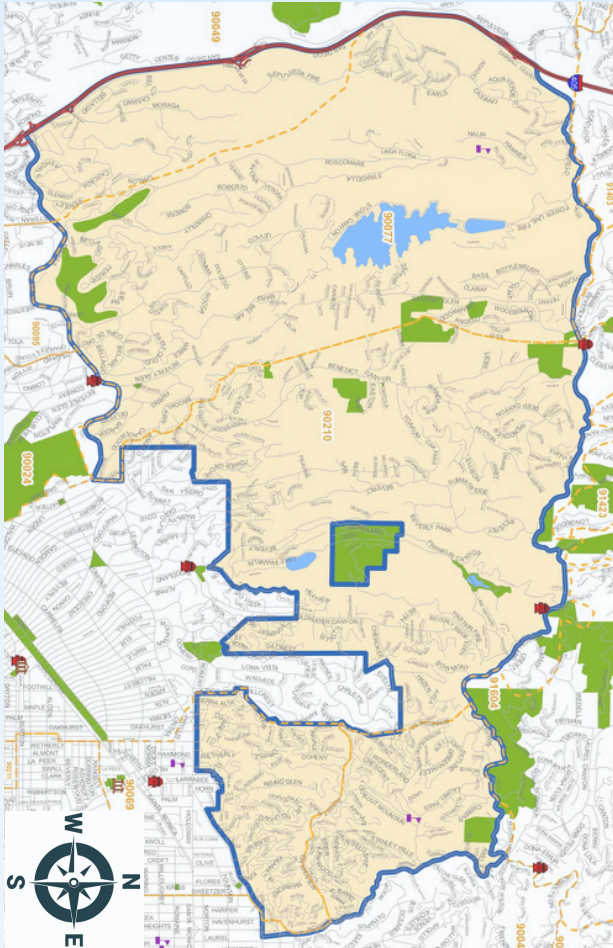

We're your Neighborhood Council if you live here

Find your Neighborhood Council here:  
<https://empowerla.org/city-map/>

We represent these neighborhoods and areas

- Bel Air
- Bel Air Crest
- Bel Air Glen
- Bel Air Hills
- Bel Air Ridge
- Benedict Canyon
- Beverly Glen
- Casiano Estates
- Doheny Sunset Plaza
- Franklin-Coldwater
- Holmby Hills
- Laurel Canyon
- North of Sunset

Attachment "E"

YOUR VOICE IN  
CITY  
GOVERNMENT  
GET INVOLVED

## About BABCNC

LA's Neighborhood Council system was established 1999 to better connect LA's diverse communities to City Hall. Neighborhood Council board members are elected residents from your neighborhood.