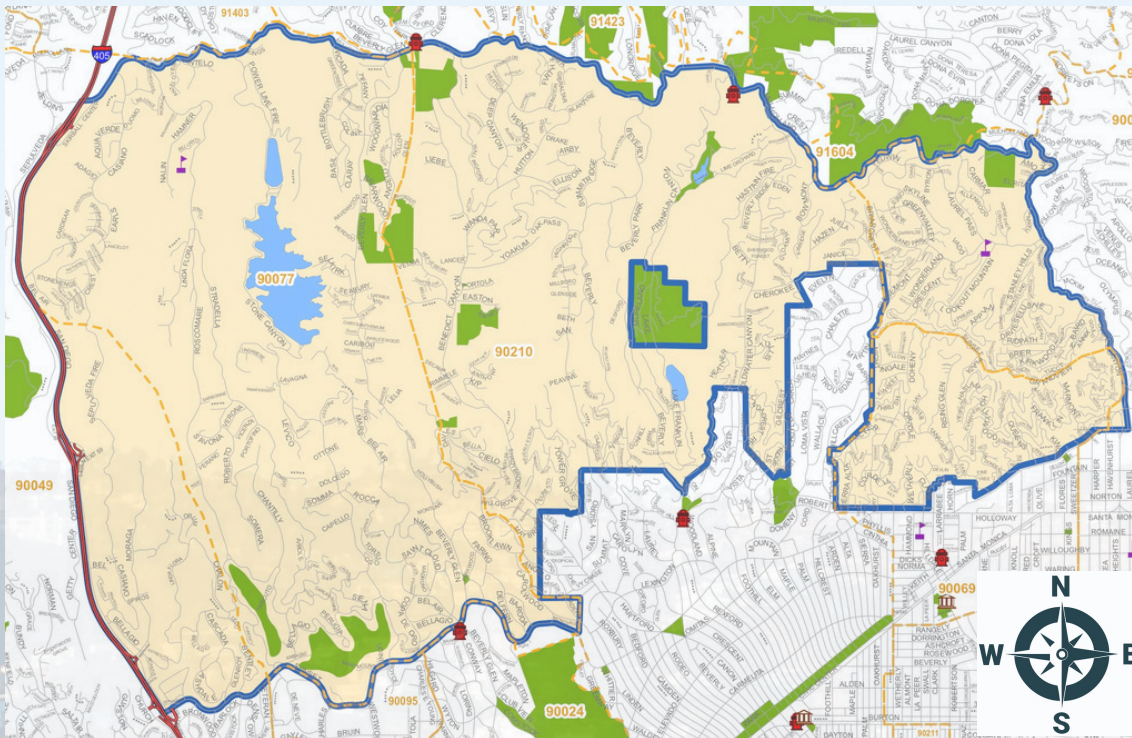

We represent these neighborhoods and areas:

- Bel Air
- Bel Air Crest
- Bel Air Glen
- Bel Air Hills
- Bel Air Ridge
- Benedict Canyon
- Beverly Glen
- Casiano Estates
- Doheny Sunset Plaza
- Franklin-Coldwater
- Holmby Hills
- Laurel Canyon
- North of Sunset

Attachment "D" TL edits

We're your Neighborhood Council if you live here

YOUR VOICE IN CITY GOVERNMENT GET INVOLVED

Find your Neighborhood Council here: <https://empowerla.org/city-map/>

About BABCNC

LA's Neighborhood Council system was established 1999 to better connect LA's diverse communities to City Hall. Neighborhood Council board members are elected residents from your neighborhood.

Attachment "D" v2

- Bel Air
- Bel Air Crest
- Bel Air Glen
- Bel Air Hills
- Bel Air Ridge
- Benedict Canyon
- Beverly Glen
- Casiano Estates
- Doheny Sunset Plaza
- Franklin-Coldwater
- Holmby Hills
- Laurel Canyon
- North of Sunset