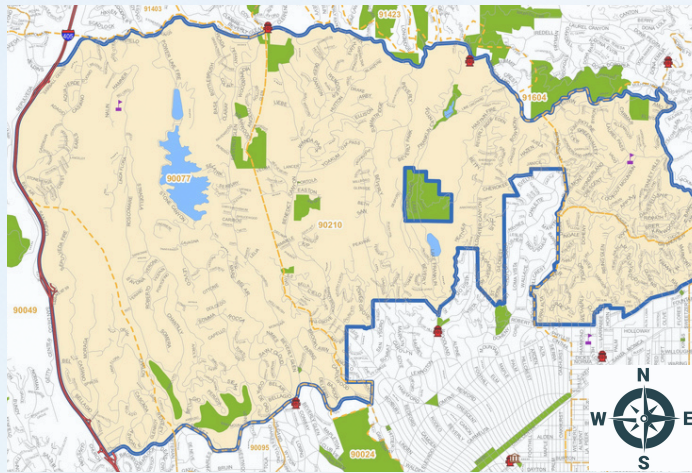

We're your Neighborhood Council if you live here

We represent these neighborhoods and areas

Attachment "D" v2

- Bel Air
- Bel Air Crest
- Bel Air Glen
- Bel Air Hills
- Bel Air Ridge
- Benedict Canyon
- Beverly Glen
- Casiano Estates
- Doheny Sunset Plaza
- Franklin-Coldwater
- Holmby Hills
- Laurel Canyon
- North of Sunset

YOUR VOICE IN
CITY
GOVERNMENT

GET INVOLVED

Find your Neighborhood Council here:
<https://empowerla.org/city-map/>