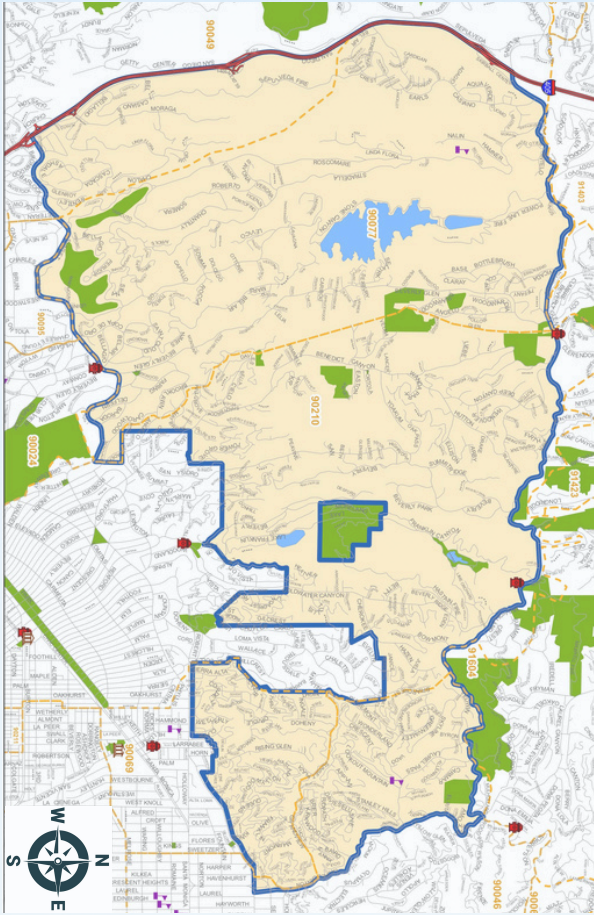

Join Our Mailing List

or follow us on social media

Bel_Air_Beverly_Crest_NC

BelAirBeverlyCrestNC

BABCNC.org

We're your Neighborhood Council if you live here

Find your Neighborhood Council here:
<https://empowerla.org/city-map/>

We represent these neighborhoods and areas

- Bel Air
- Bel Air Crest
- Bel Air Glen
- Bel Air Hills
- Bel Air Ridge
- Benedict Canyon
- Beverly Glen
- Casiano Estates
- Doheny Sunset Plaza
- Franklin-Coldwater
- Holmby Hills
- Laurel Canyon
- North of Sunset