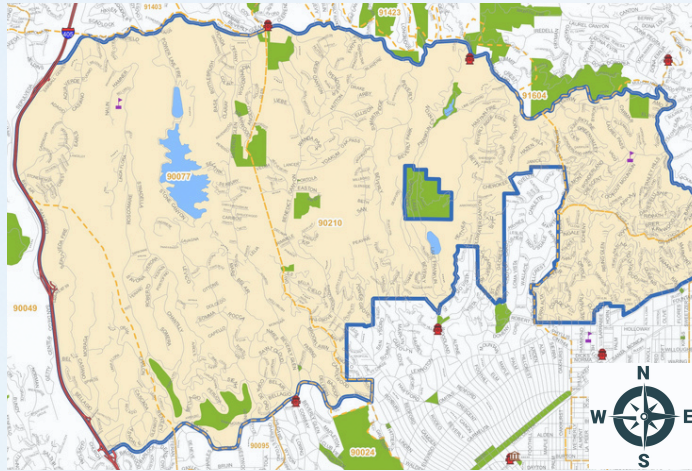

## We Represent

- Bel Air
- Bel Air Crest
- Bel Air Glen
- Bel Air Hills
- Bel Air Ridge
- Benedict Canyon
- Beverly Glen
- Casiano Estates
- Doheny Sunset Plaza
- Franklin-Coldwater
- Holmby Hills
- Laurel Canyon
- North of Sunset

## Join Our Mailing List

or join us for one of our monthly Board meetings:

<https://www.babcnc.org/calendar>

We're your Neighborhood Council if you live here

www.babnc.org

Bel Air-Beverly Crest  
Neighborhood Council  
PO Box 252007,  
Los Angeles, CA 90025

Attachment "E" v2

WELCOME TO  
THE  
NEIGHBORHOOD

Find your Neighborhood Council here:  
<https://empowerla.org/city-map/>