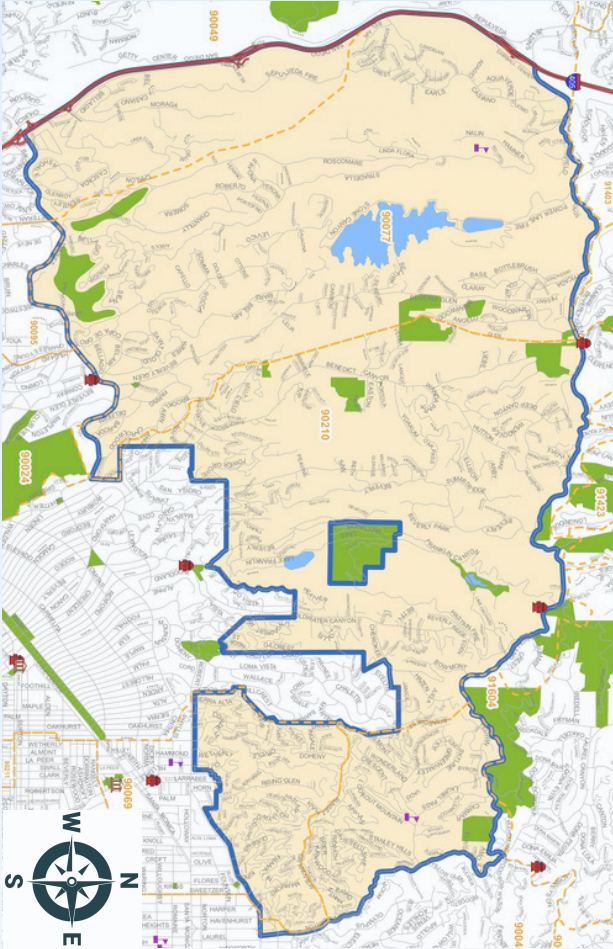

# We're your Neighborhood Council if you live here

Find your Neighborhood Council here:  
<https://empowerla.org/city-map/>

[www.babcnc.org](http://www.babcnc.org)

Bel Air-Beverly Crest  
Neighborhood Council  
PO Box 252007,  
Los Angeles, CA 90025

## We Represent

- Bel Air
- Bel Air Crest
- Bel Air Glen
- Bel Air Hills
- Bel Air Ridge
- Benedict Canyon
- Beverly Glen
- Casiano Estates
- Doheny Sunset Plaza
- Franklin-Coldwater
- Holmby Hills
- Laurel Canyon
- North of Sunset